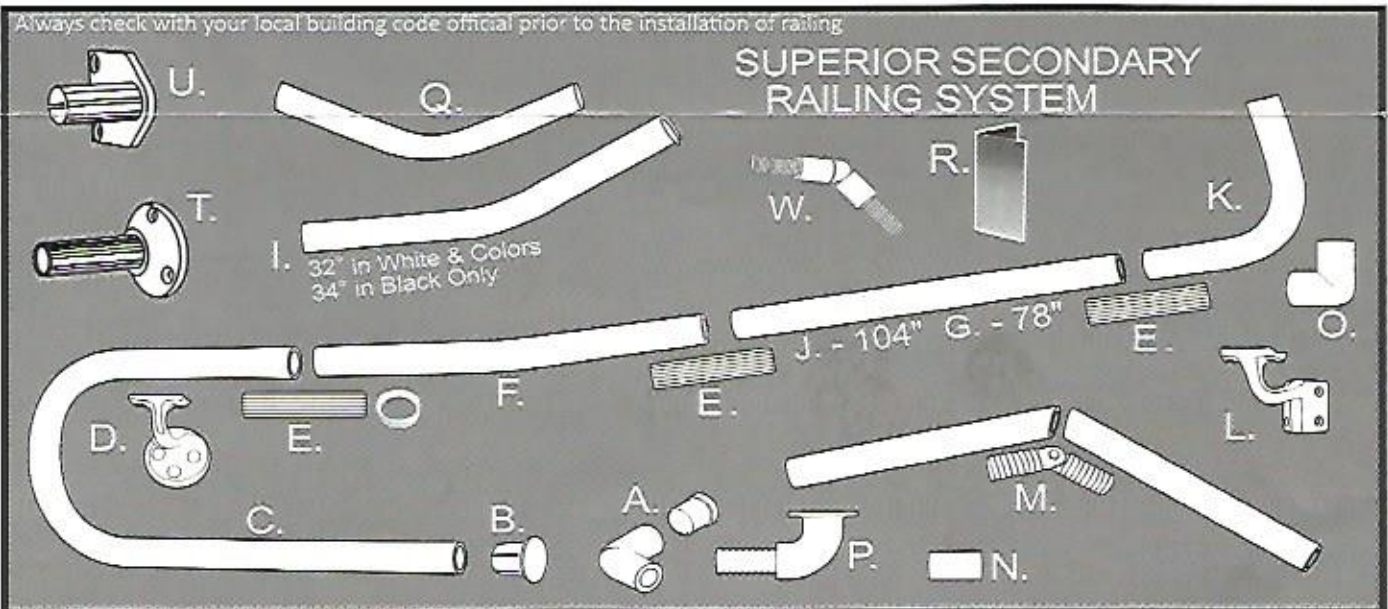

DATE ORDERED ___/___/___

DATE REQUIRED ___/___/___

DEALER NAME: _____

SHIP TO: _____

JOB NAME: _____

PHONE # (____) _____

FAX # (____) _____

SHIPPING METHOD: _____

(Delivery, UPS, Motor Freight, or Pick Up)

☒	CIRCLE YOUR COLOR & SIZE *Available in 1½" Only	COLOR:	White Vinyl	Tan* Vinyl	Almond* Vinyl	Clay* Vinyl	Black* ☒ Aluminum	
		SIZE:	2" • 1½"	1½"	1½"	1½"	1½"	1½"

☒ **CHOOSE YOUR COMPONENTS** ☒ Also Available in Black (Aluminum)

MADE Simpler

Quantity	Description
___	A. 90° Elbow Return (2" Only)
___	B. ☒ End Cap
___	C. ☒ P-Loop Return
___	D. ☒ 3" Mounting Bracket
___	E. ☒ Aluminum Connector w/Joint Ring
___	F. ☒ 5° Radius Elbow (24")
___	G. 78" Straight Handrail w/Alum. (1½" Only)
___	I. ☒ 32° (34° in Blk) Radius Elbow (24")
___	J. ☒ 104" Straight Handrail w/Alum.
___	K. ☒ 90° Radius Elbow (24")
___	L. ☒ 6" Corner Mounting Bracket
___	M. 0 to 90° Universal Elbow (Alum)

Quantity	Description
___	N. ☒ Mounting Bracket Insert (Poly)
___	O. ☒ Outside Elbow
___	P. ☒ Aluminum 90° Elbow Bracket
___	Q. 38° Radius Elbow (24")
___	R. ☒ Mounting Bracket Insert (Aluminum)
___	T. ☒ Straight Alum. Wall Bracket (1½" Only)
___	U. ☒ Aluminum Gate Return Kit (1½" Only) Comes with Outside Elbow
___	V. Candy Cane Return (1½" Only)
___	W. Aluminum External Swivel (Available in 1½" White Only)

- Items B, C, D, E, F, I, J, K, L, N, O, P, R, T, U, are available in 1½" Black (Aluminum)
- All "U" Gate Returns come with "O" Outside Elbow as a Gate Return Kit. ◆ Joint Ring Included with "E"
- Now Available >>> White 1-1/2" x 78" Secondary Handrail Kits <<< Comes with 1 item "G" and 2 item "P"